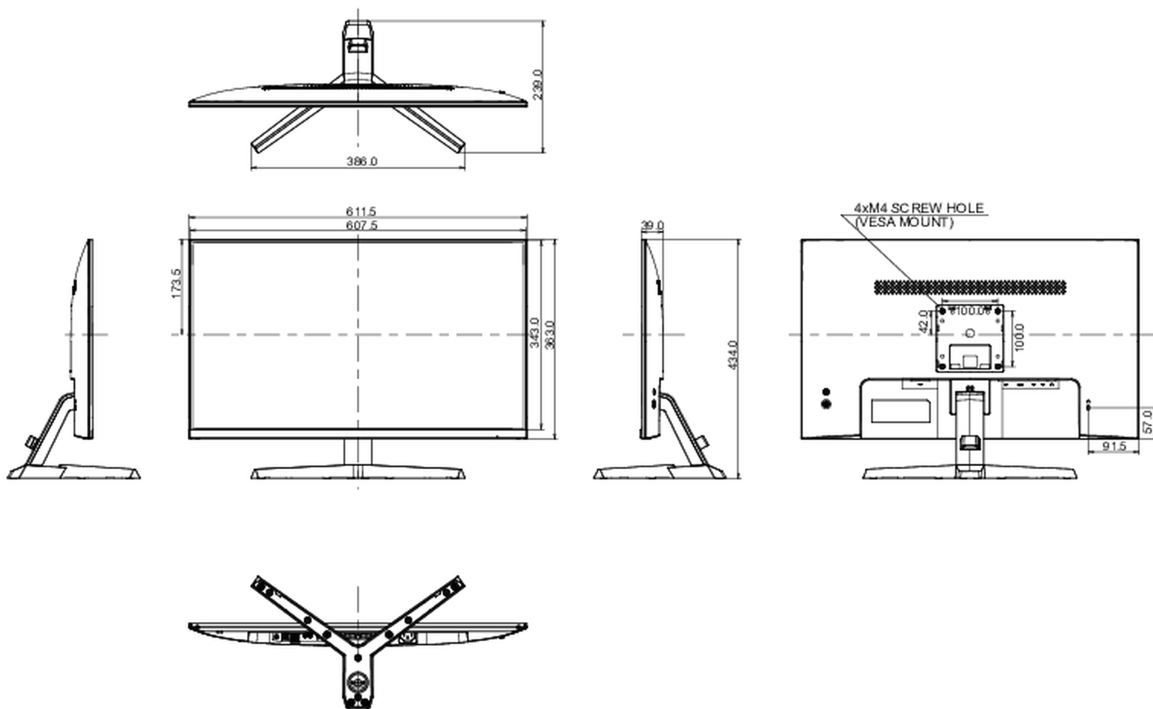

Other

quick start guide, safety guide

06 POWER MANAGEMENT

Power supply unit

internal

Power supply

AC 100 - 240V, 50/60Hz

Power usage

23W typical, 0.5W stand by, 0.5W off mode

07 SUSTAINABILITY

Regulations

CE, TÜV-Bauart, EAC, VCCI-B, PSE, RoHS support, ErP, WEEE, REACH

Energy efficiency class (Regulation (EU) 2017/1369)

F

REACH SVHC

above 0.1%: Lead

08 DIMENSIONS / WEIGHT

Product dimensions W x H x D

611.5 x 434 x 239mm

Box dimensions W x H x D

692 x 452 x 147mm

Weight (without box)

4.6kg

Weight (with box)

6.2kg

EAN code

4948570117987

All trademarks and registered trademarks acknowledged. E & O E. Specification subject to change without notice. All LCD's comply with ISO-9241-307:2008 in connection with pixel defects.